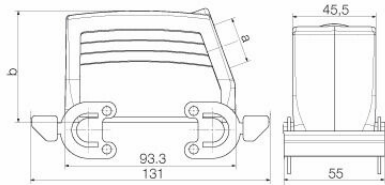

HDC 16B TSBO 1M25G

Weidmüller Interface GmbH & Co. KG
Klingenbergstraße 26
D-32758 Detmold
Germany

Drawings

www.weidmueller.com