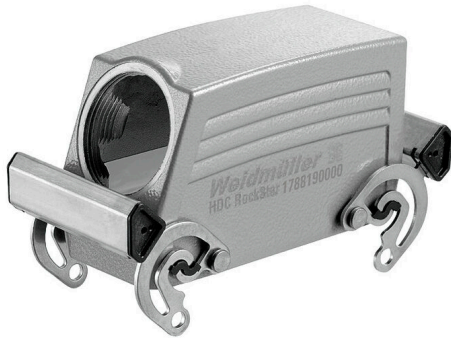

HDC 16B TSBO 1M25G

Weidmüller Interface GmbH & Co. KG

Klingenbergstraße 26

D-32758 Detmold

Germany

www.weidmueller.com

The special die-cast alloy and the multi-layered surface sealing provide complete protection for the HDC housings.

The cleverly designed interlock system is manufactured from stainless steel. This guarantees a long lifespan with high resistance to corrosion and impact.

The housing interlock system provides integrated safety. Our unique, patented spring system provides the housing interlock with a secure grip and prevents accidental opening.

The laser marking allows for easy and quick identification. Each housing is permanently labelled with a laser marking so that each product can be quickly designated and positioned.

Weidmüller RockStar® IP 65 / NEMA Type 4X housings - your first choice for industrial housings with IP 65 protection.

General ordering data

Version	HDC enclosures, Installation size: 6, Protection degree: IP65, in plugged condition, Cable entry from side, Plug housing, Side-locking clamp on upper side, Standard, Size of cable entries: M 25
Order No.	1788190000
Type	HDC 16B TSBO 1M25G
GTIN (EAN)	4032248205721
Qty.	1 items