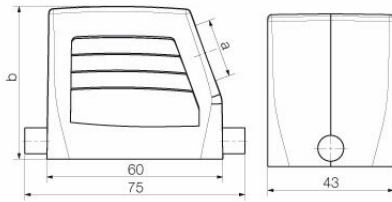

HDC 06B TSLU 1M25G

Weidmüller Interface GmbH & Co. KG
Klingenbergstraße 26
D-32758 Detmold
Germany

Drawings

www.weidmueller.com