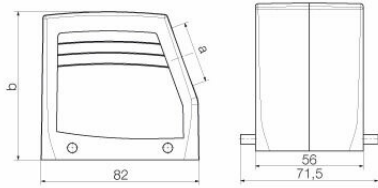

HDC 32A TSBU 1M32G

Weidmüller Interface GmbH & Co. KG
Klingenbergstraße 26
D-32758 Detmold
Germany

Drawings

www.weidmueller.com