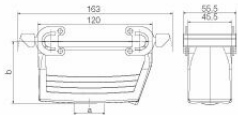

HDC 24B KBU 1M25G

Weidmüller Interface GmbH & Co. KG
Klingenbergstraße 26
D-32758 Detmold
Germany

Drawings

www.weidmueller.com