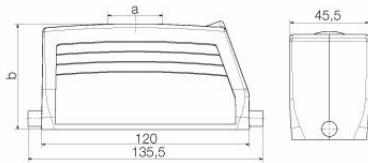

HDC 24B TOLU 1M32G

Weidmüller Interface GmbH & Co. KG
Klingenbergstraße 26
D-32758 Detmold
Germany

Drawings

www.weidmueller.com