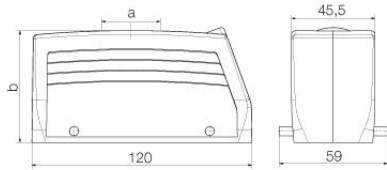

HDC 24B TOBU 1M32G

Weidmüller Interface GmbH & Co. KG
Klingenbergstraße 26
D-32758 Detmold
Germany

Drawings

www.weidmueller.com