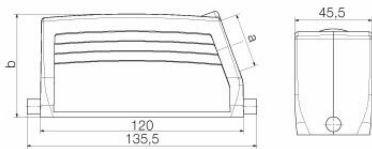

HDC 24B TSLU 1M25G

Weidmüller Interface GmbH & Co. KG
Klingenbergstraße 26
D-32758 Detmold
Germany

Drawings

www.weidmueller.com