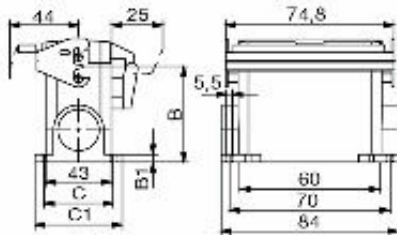

HDC 16D SDLU 2M25G

Weidmüller Interface GmbH & Co. KG
Klingenbergstraße 26
D-32758 Detmold
Germany

Drawings

www.weidmueller.com