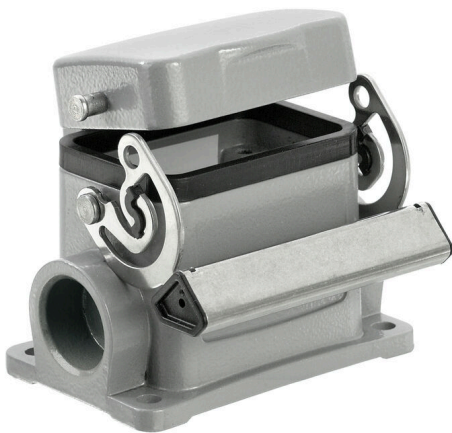

HDC 16D SDLU 2M25G

Weidmüller Interface GmbH & Co. KG

Klingenbergstraße 26

D-32758 Detmold

Germany

www.weidmueller.com

The special die-cast alloy and the multi-layered surface sealing provide complete protection for the HDC housings.

The cleverly designed interlock system is manufactured from stainless steel. This guarantees a long lifespan with high resistance to corrosion and impact.

The housing interlock system provides integrated safety. Our unique, patented spring system provides the housing interlock with a secure grip and prevents accidental opening.

General ordering data

Version	HDC enclosures, Installation size: 3, Protection degree: IP65, in plugged condition, Base housing, End-locking clamp, lower side, high, with cover, Size of cable entries: M 25
Order No.	1787540000
Type	HDC 16D SDLU 2M25G
GTIN (EAN)	4032248204885
Qty.	1 items

Dimensions and weights

Height	92 mm	Height (inches)	3.622 inch
Width	92.5 mm	Width (inches)	3.6417 inch
Mounting dimension - height	45 mm	Mounting dimension - width	70 mm
Net weight	322.96 g		

Temperatures