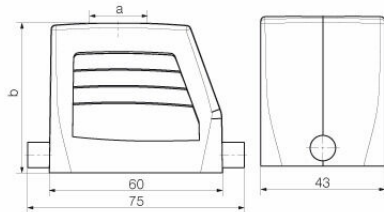

HDC 16D TOLU 1M25G

Weidmüller Interface GmbH & Co. KG
Klingenbergstraße 26
D-32758 Detmold
Germany

Drawings

www.weidmueller.com