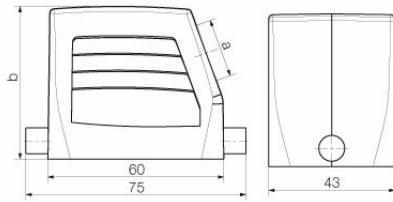

HDC 16D TSLU 1M32G

Weidmüller Interface GmbH & Co. KG
Klingenbergstraße 26
D-32758 Detmold
Germany

Drawings

www.weidmueller.com