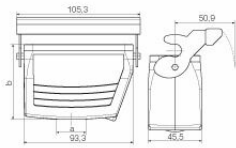

HDC 40D KLU 1M25G

Weidmüller Interface GmbH & Co. KG
Klingenbergstraße 26
D-32758 Detmold
Germany

Drawings

www.weidmueller.com