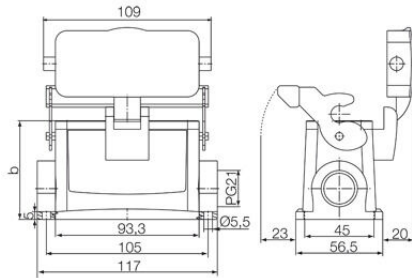

HDC 40D SDLU 2M32G

Weidmüller Interface GmbH & Co. KG
Klingenbergstraße 26
D-32758 Detmold
Germany

Drawings

www.weidmueller.com