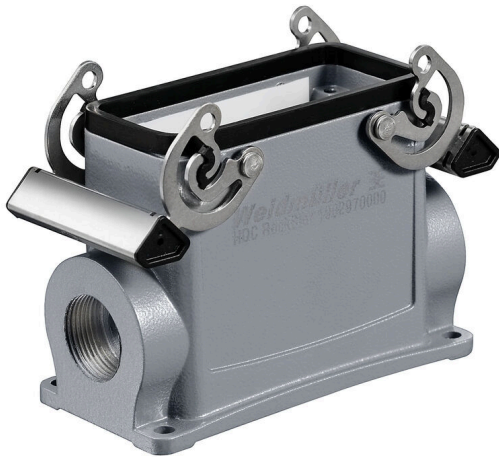

HDC 40D SBU 2M32G

Weidmüller Interface GmbH & Co. KG

Klingenbergstraße 26

D-32758 Detmold

Germany

www.weidmueller.com

The special die-cast alloy and the multi-layered surface sealing provide complete protection for the HDC housings.

The cleverly designed interlock system is manufactured from stainless steel. This guarantees a long lifespan with high resistance to corrosion and impact.

The housing interlock system provides integrated safety. Our unique, patented spring system provides the housing interlock with a secure grip and prevents accidental opening.

The laser marking allows for easy and quick identification. Each housing is permanently labelled with a laser marking so that each product can be quickly designated and positioned.

Weidmüller RockStar® IP 65 / NEMA Type 4X housings - your first choice for industrial housings with IP 65 protection.

General ordering data

Version	HDC enclosures, Installation size: 6, Protection degree: IP65, in plugged condition, Base housing, Side-locking clamp on lower side, high, Size of cable entries: M 32
Order No.	1787110000
Type	HDC 40D SBU 2M32G
GTIN (EAN)	4032248204458
Qty.	1 items