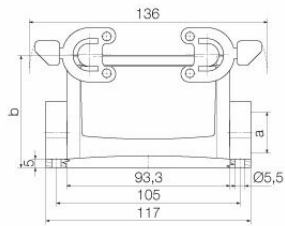

HDC 40D SBU 2M32G

Weidmüller Interface GmbH & Co. KG
Klingenbergstraße 26
D-32758 Detmold
Germany

Drawings

www.weidmueller.com