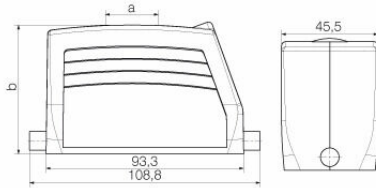

HDC 40D TOLU 1M32G

Weidmüller Interface GmbH & Co. KG
Klingenbergstraße 26
D-32758 Detmold
Germany

Drawings

www.weidmueller.com