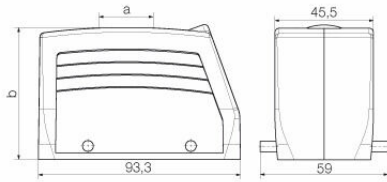

HDC 40D TOBU 1M25G

Weidmüller Interface GmbH & Co. KG
Klingenbergstraße 26
D-32758 Detmold
Germany

Drawings

www.weidmueller.com