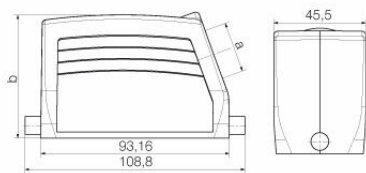

HDC 40D TSLU 1M25G

Weidmüller Interface GmbH & Co. KG
Klingenbergstraße 26
D-32758 Detmold
Germany

Drawings

www.weidmueller.com