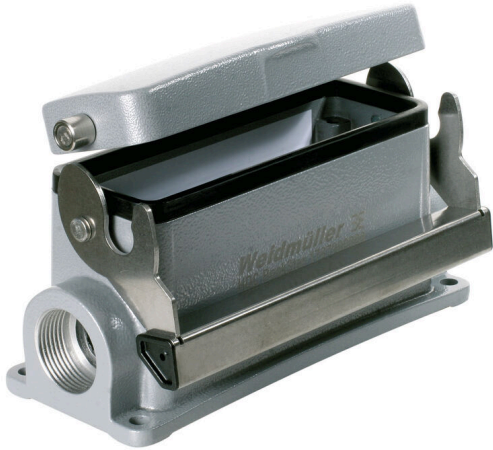

HDC 64D SDLU 2M32G

Weidmüller Interface GmbH & Co. KG

Klingenbergstraße 26
D-32758 Detmold
Germany

www.weidmueller.com

The special die-cast alloy and the multi-layered surface sealing provide complete protection for the HDC housings.

The cleverly designed interlock system is manufactured from stainless steel. This guarantees a long lifespan with high resistance to corrosion and impact.

The housing interlock system provides integrated safety. Our unique, patented spring system provides the housing interlock with a secure grip and prevents accidental opening.

The laser marking allows for easy and quick identification. Each housing is permanently labelled with a laser marking so that each product can be quickly designated and positioned.

Weidmüller RockStar® IP 65 / NEMA Type 4X housings - your first choice for industrial housings with IP 65 protection.

General ordering data

Version	HDC enclosures, Installation size: 8, Protection degree: IP65, in plugged condition, Base housing, End-locking clamp, lower side, high, with cover, Size of cable entries: M 32
Order No.	1786940000
Type	HDC 64D SDLU 2M32G
GTIN (EAN)	4032248204182
Qty.	1 items