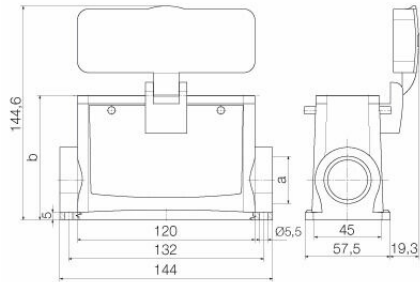

HDC 64D SDBO 2M32G

Weidmüller Interface GmbH & Co. KG
Klingenbergstraße 26
D-32758 Detmold
Germany

Drawings

www.weidmueller.com