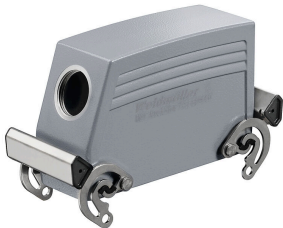

HDC 64D SDBO 2M32G

Weidmüller Interface GmbH & Co. KG
Klingenbergstraße 26
D-32758 Detmold
Germany

www.weidmueller.com

Accessories

Hood, Cable Entry sideways

The special die-cast alloy and the multi-layered surface sealing provide complete protection for the HDC housings.
The cleverly designed interlock system is manufactured from stainless steel. This guarantees a long lifespan with high resistance to corrosion and impact.
The housing interlock system provides integrated safety. Our unique, patented spring system provides the housing interlock with a secure grip and prevents accidental opening.
The laser marking allows for easy and quick identification. Each housing is permanently labelled with a laser marking so that each product can be quickly designated and positioned.
Weidmüller RockStar® IP 65 / NEMA Type 4X housings - your first choice for industrial housings with IP 65 protection.

General ordering data