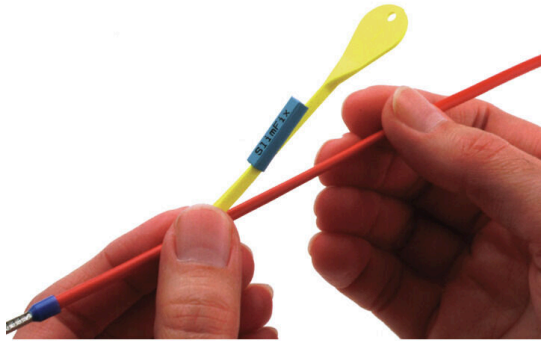

SF-TOOL-SORTIMENT
Weidmüller Interface GmbH & Co. KG

Klingenbergstraße 26

D-32758 Detmold

Germany

www.weidmueller.com

Similar to illustration

SlimFix are conductor and cable markers with a space-saving design. The markers can be fitted even after the conductor has been installed. They consist of halogen-free material and comply with flammability rating V0/V2. SlimFix is an acknowledged and accredited marker type for traffic engineering applications. The SF tool allows easy installation, even in case of small markers.

Advantages:

- Halogen-free material
- Flammability rating V0/V2
- Approved and accredited markers for traffic engineering applications, etc.
- Has to be fixed with cable ties if the conductor cross-section is larger than 16.0 mm²
- Markers in proven MultiCard format

General ordering data

| | |
|------------|---|
| Version | Conductor markers, Mounting aid - SlimFix |
| Order No. | 1770080000 |
| Type | SF-TOOL-SORTIMENT |
| GTIN (EAN) | 4032248 117475 |
| Qty. | 1 items |