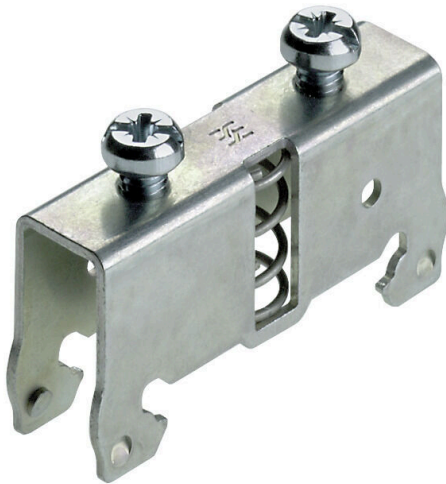

BS 35/WSH 2**Weidmüller Interface GmbH & Co. KG**Klingenbergstraße 26
D-32758 Detmold
Germany

www.weidmueller.com

Product image

The comprehensive accessories of the Klippon® Connect portfolio are perfectly matched down to the last detail. This facilitates mounting while adhering to required norms

General ordering data

Version	Accessories, Set of fixings, Steel
Order No.	1760720000
Type	BS 35/WSH 2
GTIN (EAN)	4008 1900687 14
Qty.	10 items

Technical data

Approvals

ROHS	Conform
------	---------

Dimensions and weights

Depth	37 mm	Depth (inches)	1.4567 inch
Height	52 mm	Height (inches)	2.0472 inch
Width	13 mm	Width (inches)	0.5118 inch
Diameter	3 mm	Net weight	27.1 g

Temperatures

Storage temperature	-25 °C...55 °C	Ambient temperature	-5 °C...40 °C
---------------------	----------------	---------------------	---------------

System specifications

Version	Mounting foot	Mounting rail	TS 35
---------	---------------	---------------	-------

Additional technical data

Type of fixing	when screwed in	Installation advice	Direct mounting
Explosion-tested version	No	Locking	for screw fixing