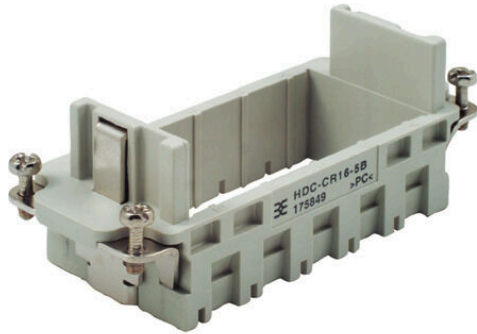

HDC-CR16-5B GR

Weidmüller Interface GmbH & Co. KG
Klingenbergstraße 26
D-32758 Detmold
Germany

www.weidmueller.com

The sturdy CR16 module frames are available in polycarbonate or die-cast zinc.

The frames are designed so that 5 individual modules or corresponding double modules can be installed. The CR16 frames are designed to fit the size-6 housings.

General ordering data

Version	Heavy-duty connectors, HDC insert, ConCept frame
Order No.	1758490000
Type	HDC-CR16-5B GR
GTIN (EAN)	4032248019717
Qty.	5 items

HDC-CR16-5B GR

Weidmüller Interface GmbH & Co. KG
 Klingenbergstraße 26
 D-32758 Detmold
 Germany

www.weidmueller.com

Technical data

Approvals

Approvals

ROHS Conform

Dimensions and weights

Depth	84.5 mm	Depth (inches)	3.3268 inch
Height	35 mm	Height (inches)	1.378 inch
Width	34 mm	Width (inches)	1.3386 inch
Net weight	29.94 g		

ConCept Pneumatic module

UL 94 flammability rating V-0 Colour beige

Dimensions

Width	34 mm	Total length base	84.5 mm
Height of socket	35 mm		

General data

Number of poles	1	Tightening torque	0.5 Nm
Installation size	6	UL 94 flammability rating	V-0
Colour	beige	Tightening torque, max. PE connection	1.5 Nm
Type	Female	Tightening torque, min. PE connection	1.2 Nm
Basic material	Polycarbonate	Series	ConCept frame
Free from halogens	false	Low smoke acc. DIN EN 45545-2	Yes
BG	6		