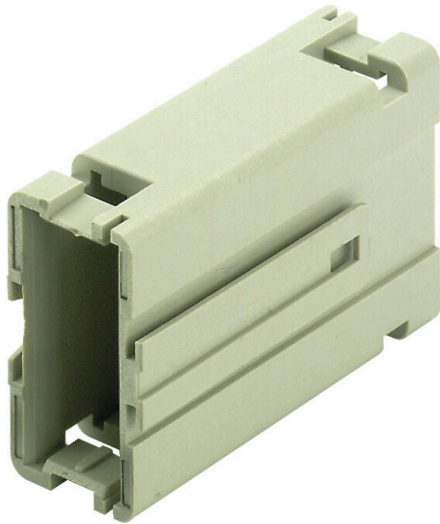

**MODUFLEX C-CR****Weidmüller Interface GmbH & Co. KG**

Klingenbergstraße 26

D-32758 Detmold

Germany

www.weidmueller.com

The coupling frame is designed for attaching ConCept basic modules. The ConCept modules snap securely and permanently into the coupling frames.

The ConCept male and female modules ranging from 3 to 20 poles, as well as the ConCept-Bus modules of identical pole count and design can be installed into the coupling frames. Each module can be individually plugged in or extracted. The optional extraction/strain-relief aid and the snap-on installation bracket make ModuFlex-C coupling frames and the male/female modules from the ConCept system very flexible. A wide variety of all-purpose plug-in combinations for all IP20 connections are possible.

**General ordering data**

Version	Heavy-duty connectors, MODUFLEX C, Modulflex C frame
Order No.	<a href="#">1746060000</a>
Type	MODUFLEX C-CR
GTIN (EAN)	4008 190986476
Qty.	10 items