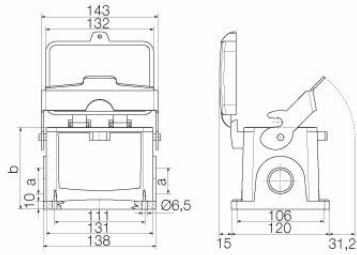

HDC 48B SDLU 2PG29G

Weidmüller Interface GmbH & Co. KG
Klingenbergstraße 26
D-32758 Detmold
Germany

Drawings

www.weidmueller.com