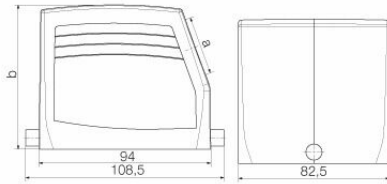

HDC 32B TSLU 1PG29G

Weidmüller Interface GmbH & Co. KG
Klingenbergstraße 26
D-32758 Detmold
Germany

Drawings

www.weidmueller.com