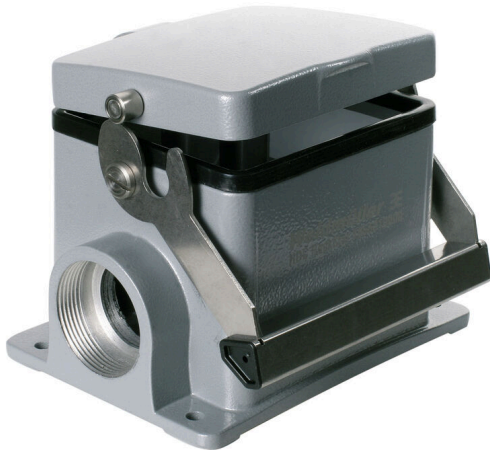

HDC 48A SDLU 1PG29G

Weidmüller Interface GmbH & Co. KG

Klingenbergstraße 26

D-32758 Detmold

Germany

www.weidmueller.com

The special die-cast alloy and the multi-layered surface sealing provide complete protection for the HDC housings.

The cleverly designed interlock system is manufactured from stainless steel. This guarantees a long lifespan with high resistance to corrosion and impact.

The housing interlock system provides integrated safety. Our unique, patented spring system provides the housing interlock with a secure grip and prevents accidental opening.

General ordering data

Version	HDC enclosures, Installation size: 9, Protection degree: IP65, in plugged condition, Base housing, End-locking clamp, lower side, Standard, with cover, Size of cable entries: PG 29
Order No.	1666810000
Type	HDC 48A SDLU 1PG29G
GTIN (EAN)	4008190423926
Qty.	1 items

Dimensions and weights

Height	96 mm	Height (inches)	3.7795 inch
Width	143.1 mm	Width (inches)	5.6338 inch
Mounting dimension - height	67 mm	Mounting dimension - width	112 mm
Net weight	808 g		

Temperatures