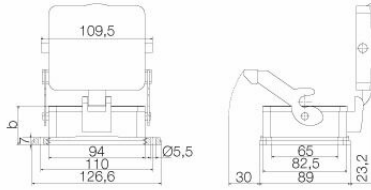

Technical data

Approvals

Approvals

ROHS	Conform
UL File Number Search	UL Website
Certificate No. (cURus)	E92202

Dimensions and weights

Height	55 mm	Height (inches)	2.1654 inch
Width	143.3 mm	Width (inches)	5.6417 inch
Mounting dimension - height	65 mm	Mounting dimension - width	110 mm
Net weight	399 g		

Dimensions

Hole pitch length A2	110 mm	Cable entry	No
Width housing C	82.5 mm	Width base C1	89 mm

HDC 48A ADLU

Weidmüller Interface GmbH & Co. KG
 Klingenbergstraße 26
 D-32758 Detmold
 Germany

www.weidmueller.com

Technical data

Total length housing	94 mm	Height of housing B	40 mm
Height of base B1	7 mm		

General data

Surface finish	Powder coating	Protection degree	IP65, in plugged condition
----------------	----------------	-------------------	----------------------------

Drawings

Drawing

mounting cutout

HDC 48A ADLU

Weidmüller Interface GmbH & Co. KG

Klingenbergstraße 26

D-32758 Detmold

Germany