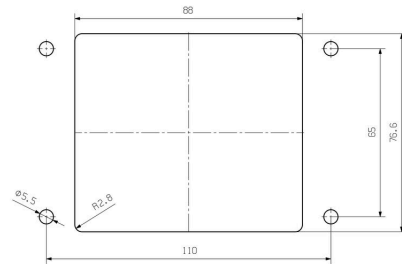

mounting cutout