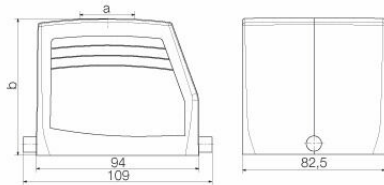

HDC 48A TOLU 1PG29G

Weidmüller Interface GmbH & Co. KG
Klingenbergstraße 26
D-32758 Detmold
Germany

Drawings

www.weidmueller.com