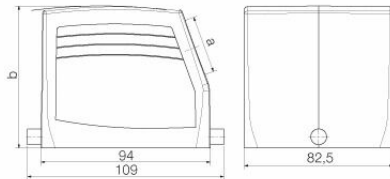

HDC 48A TSLU 1PG29G

Weidmüller Interface GmbH & Co. KG
Klingenbergstraße 26
D-32758 Detmold
Germany

Drawings

www.weidmueller.com