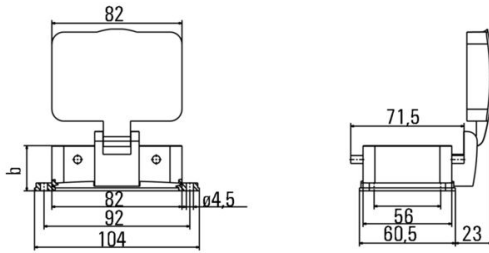

HDC 32A ADBO

Weidmüller Interface GmbH & Co. KG
Klingenbergstraße 26
D-32758 Detmold
Germany

Drawings

www.weidmueller.com