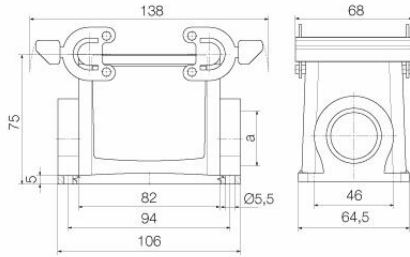

HDC 32A SBU 1PG29G

Weidmüller Interface GmbH & Co. KG
Klingenbergstraße 26
D-32758 Detmold
Germany

Drawings

www.weidmueller.com