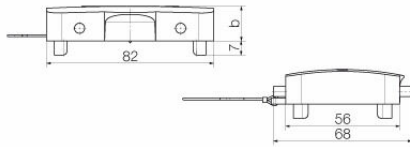

HDC 32A DODQ 4B0

Weidmüller Interface GmbH & Co. KG
Klingenbergstraße 26
D-32758 Detmold
Germany

Drawings

www.weidmueller.com