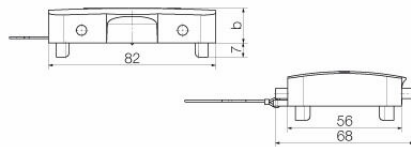

HDC 32A DODQ 4B0

Weidmüller Interface GmbH & Co. KG
Klingenbergstraße 26
D-32758 Detmold
Germany

Drawings

www.weidmueller.com