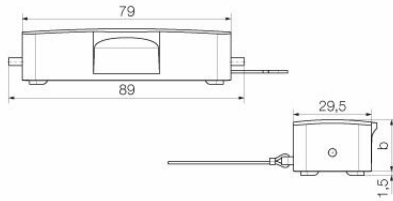

HDC 16A DMDL 2BO

Weidmüller Interface GmbH & Co. KG
Klingenbergstraße 26
D-32758 Detmold
Germany

Drawings

www.weidmueller.com