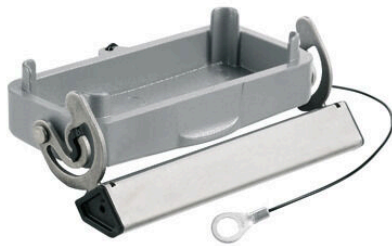

## HDC 16A DODL 1LB

**Weidmüller Interface GmbH & Co. KG**

Klingenbergstraße 26

D-32758 Detmold

Germany

[www.weidmueller.com](http://www.weidmueller.com)

IP65

The special die-cast alloy and the multi-layered surface sealing provide complete protection for the HDC housings.

The cleverly designed interlock system is manufactured from stainless steel. This guarantees a long lifespan with high resistance to corrosion and impact.

The housing interlock system provides integrated safety. Our unique, patented spring system provides the housing interlock with a secure grip and prevents accidental opening.

### General ordering data

Version	HDC enclosures, Installation size: 5, Protection degree: IP65, in plugged condition, Cover for lower part of housing, End-locking clamp, lower side, Standard, Size of cable entries: none
Order No.	<a href="#">1665900000</a>
Type	HDC 16A DODL 1LB
GTIN (EAN)	4008190422936
Qty.	1 items