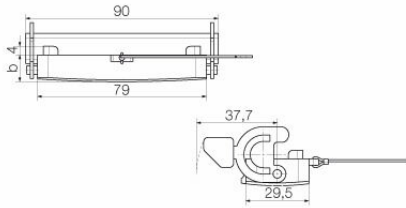

HDC 16A DODL 1LB

Weidmüller Interface GmbH & Co. KG
Klingenbergstraße 26
D-32758 Detmold
Germany

Drawings

www.weidmueller.com