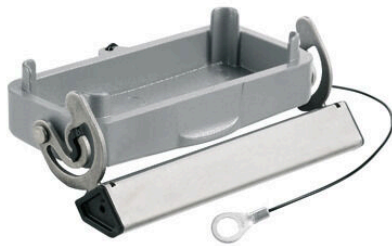

HDC 16A DODL 1LB

Weidmüller Interface GmbH & Co. KG

Klingenbergstraße 26

D-32758 Detmold

Germany

www.weidmueller.com

The special die-cast alloy and the multi-layered surface sealing provide complete protection for the HDC housings.

The cleverly designed interlock system is manufactured from stainless steel. This guarantees a long lifespan with high resistance to corrosion and impact.

The housing interlock system provides integrated safety. Our unique, patented spring system provides the housing interlock with a secure grip and prevents accidental opening.

General ordering data

Version	HDC enclosures, Installation size: 5, Protection degree: IP65, in plugged condition, Cover for lower part of housing, End-locking clamp, lower side, Standard, Size of cable entries: none
Order No.	1665900000
Type	HDC 16A DODL 1LB
GTIN (EAN)	4008190422936
Qty.	1 items