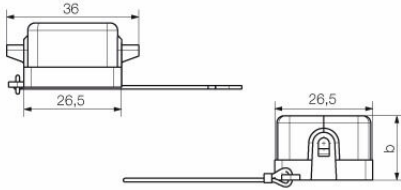

HDC 04A DODL 2B0

Weidmüller Interface GmbH & Co. KG
Klingenbergstraße 26
D-32758 Detmold
Germany

Drawings

www.weidmueller.com