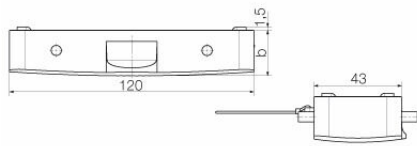

HDC 24B DMDQ 4B0

Weidmüller Interface GmbH & Co. KG
Klingenbergstraße 26
D-32758 Detmold
Germany

Drawings

www.weidmueller.com