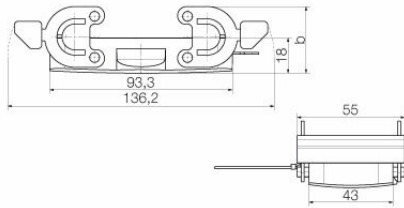

HDC 16B DMDQ 2QB

Weidmüller Interface GmbH & Co. KG
Klingenbergstraße 26
D-32758 Detmold
Germany

Drawings

www.weidmueller.com