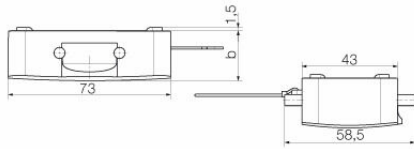

HDC 10B DMDQ 4B0

Weidmüller Interface GmbH & Co. KG
Klingenbergstraße 26
D-32758 Detmold
Germany

Drawings

www.weidmueller.com