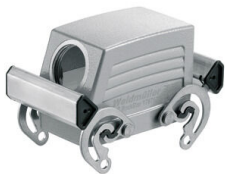

The cleverly designed interlock system is manufactured from stainless steel. This guarantees a long lifespan with high resistance to corrosion and impact.

The housing interlock system provides integrated safety. Our unique, patented spring system provides the housing interlock with a secure grip and prevents accidental opening.

General ordering data

Type	HDC 10B TOBO 1M25G	Version	
Order No.	1787610000	HDC enclosures, Installation size: 4, Protection degree: IP65, in plugged condition, Cable entry from top, Plug housing, Side-locking clamp on upper side, Standard, Size of cable entries: M 25	
GTIN (EAN)	4032248204953		
Qty.	1 ST		
Type	HDC 10B TOBO 1PG16G	Version	
Order No.	1654860000	HDC enclosures, Installation size: 4, Protection degree: IP65, in plugged condition, Cable entry from top, Plug housing, Side-locking clamp on upper side, Standard, Size of cable entries: PG 16	
GTIN (EAN)	4008190407865		
Qty.	1 ST		
Type	HDC 24D TOBO 1PG29G	Version	
Order No.	1654920000	HDC enclosures, Installation size: 4, Protection degree: IP65, in plugged condition, Cable entry from top, Plug housing, Side-locking clamp on upper side, high, Size of cable entries: PG 29	
GTIN (EAN)	4008190407926		
Qty.	1 ST		

Hood, Cable Entry sideways

The special die-cast alloy and the multi-layered surface sealing provide complete protection for the HDC housings.

The cleverly designed interlock system is manufactured from stainless steel. This guarantees a long lifespan with high resistance to corrosion and impact.