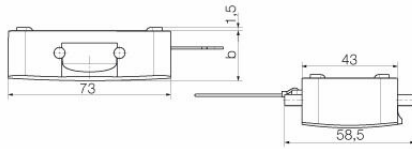

HDC 10B DMDQ 4B0

Weidmüller Interface GmbH & Co. KG
Klingenbergstraße 26
D-32758 Detmold
Germany

Drawings

www.weidmueller.com