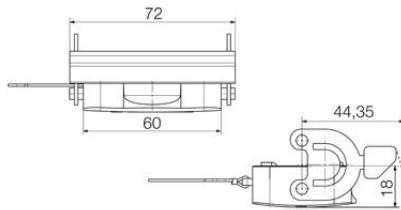

HDC 06B DMDL 1LB

Weidmüller Interface GmbH & Co. KG
Klingenbergstraße 26
D-32758 Detmold
Germany

Drawings

www.weidmueller.com