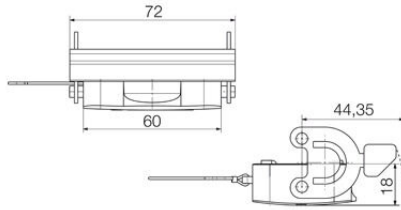

HDC 06B DMDL 1LB

Weidmüller Interface GmbH & Co. KG
Klingenbergstraße 26
D-32758 Detmold
Germany

Drawings

www.weidmueller.com