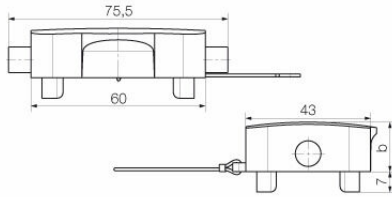

HDC 06B DODL 2B0

Weidmüller Interface GmbH & Co. KG
Klingenbergstraße 26
D-32758 Detmold
Germany

Drawings

www.weidmueller.com