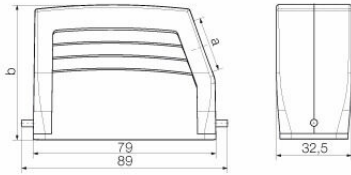

HDC 25A TSLU 1PG21G

Weidmüller Interface GmbH & Co. KG
Klingenbergstraße 26
D-32758 Detmold
Germany

Drawings

www.weidmueller.com