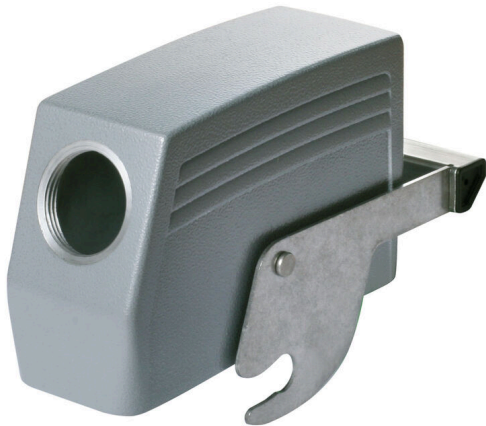

## HDC 64D TSOZ 1PG21G

**Weidmüller Interface GmbH & Co. KG**

Klingenbergstraße 26

D-32758 Detmold

Germany

[www.weidmueller.com](http://www.weidmueller.com)

The special die-cast alloy and the multi-layered surface sealing provide complete protection for the HDC housings.

The cleverly designed interlock system is manufactured from stainless steel. This guarantees a long lifespan with high resistance to corrosion and impact.

The housing interlock system provides integrated safety. Our unique, patented spring system provides the housing interlock with a secure grip and prevents accidental opening.

The laser marking allows for easy and quick identification. Each housing is permanently labelled with a laser marking so that each product can be quickly designated and positioned.

Weidmüller RockStar® IP 65 / NEMA Type 4X housings - your first choice for industrial housings with IP 65 protection.

### General ordering data

Version	HDC enclosures, Installation size: 8, Protection degree: IP65, in plugged condition, Cable entry from side, Plug housing, Central locking at the top, high, Size of cable entries: PG 21
Order No.	<a href="#">1663370000</a>
Type	HDC 64D TSOZ 1PG21G
GTIN (EAN)	4008190419899
Qty.	1 items