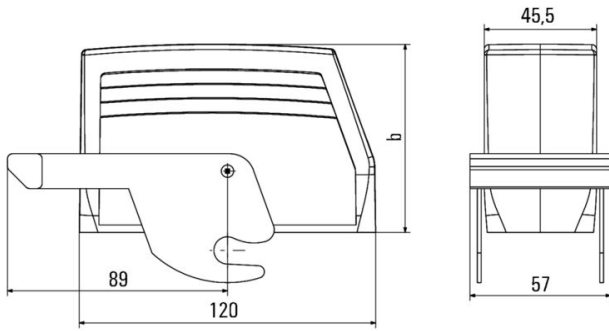

HDC 64D TSZO 1PG21G

Weidmüller Interface GmbH & Co. KG
Klingenbergstraße 26
D-32758 Detmold
Germany

Drawings

www.weidmueller.com