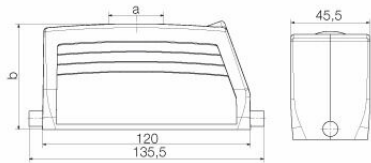

HDC 24B TOLU 1PG21G

Weidmüller Interface GmbH & Co. KG
Klingenbergstraße 26
D-32758 Detmold
Germany

Drawings

www.weidmueller.com