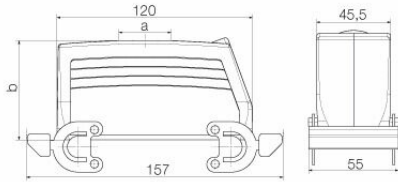

HDC 64D TOBO 1PG21G

Weidmüller Interface GmbH & Co. KG
Klingenbergstraße 26
D-32758 Detmold
Germany

Drawings

www.weidmueller.com