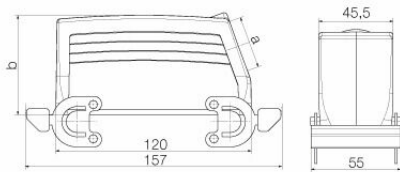

HDC 64D TSBO 1PG21G

Weidmüller Interface GmbH & Co. KG
Klingenbergstraße 26
D-32758 Detmold
Germany

Drawings

www.weidmueller.com