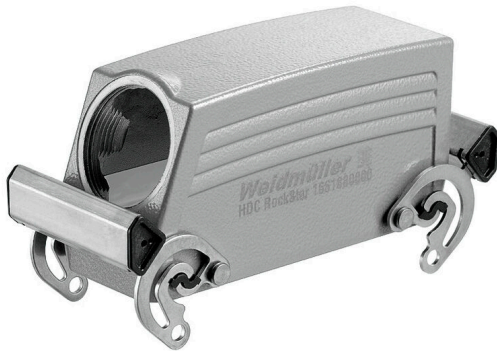

HDC 24B TSBO 1PG29G

Weidmüller Interface GmbH & Co. KG
 Klingenbergstraße 26
 D-32758 Detmold
 Germany

www.weidmueller.com

The special die-cast alloy and the multi-layered surface sealing provide complete protection for the HDC housings.

The cleverly designed interlock system is manufactured from stainless steel. This guarantees a long lifespan with high resistance to corrosion and impact.

The housing interlock system provides integrated safety. Our unique, patented spring system provides the housing interlock with a secure grip and prevents accidental opening.

The laser marking allows for easy and quick identification. Each housing is permanently labelled with a laser marking so that each product can be quickly designated and positioned.

Weidmüller RockStar® IP 65 / NEMA Type 4X housings - your first choice for industrial housings with IP 65 protection.

General ordering data

Version	HDC enclosures, Installation size: 8, Protection degree: IP65, in plugged condition, Cable entry from side, Plug housing, Side-locking clamp on upper side, Standard, Size of cable entries: PG 29
Order No.	1661880000
Type	HDC 24B TSBO 1PG29G
GTIN (EAN)	4008190418410
Qty.	1 items