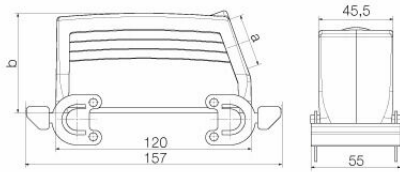

HDC 24B TSBO 1PG29G

Weidmüller Interface GmbH & Co. KG
Klingenbergstraße 26
D-32758 Detmold
Germany

Drawings

www.weidmueller.com