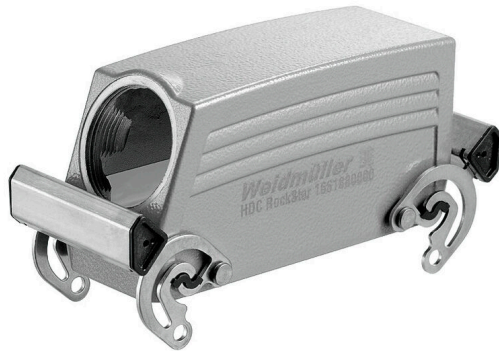

HDC 24B TSBO 1PG29G

Weidmüller Interface GmbH & Co. KG

Klingenbergstraße 26

D-32758 Detmold

Germany

www.weidmueller.com

The special die-cast alloy and the multi-layered surface sealing provide complete protection for the HDC housings.

The cleverly designed interlock system is manufactured from stainless steel. This guarantees a long lifespan with high resistance to corrosion and impact.

The housing interlock system provides integrated safety. Our unique, patented spring system provides the housing interlock with a secure grip and prevents accidental opening.

The laser marking allows for easy and quick identification. Each housing is permanently labelled with a laser marking so that each product can be quickly designated and positioned.

Weidmüller RockStar® IP 65 / NEMA Type 4X housings - your first choice for industrial housings with IP 65 protection.

General ordering data

Version	HDC enclosures, Installation size: 8, Protection degree: IP65, in plugged condition, Cable entry from side, Plug housing, Side-locking clamp on upper side, Standard, Size of cable entries: PG 29
Order No.	1661880000
Type	HDC 24B TSBO 1PG29G
GTIN (EAN)	4008190418410
Qty.	1 items